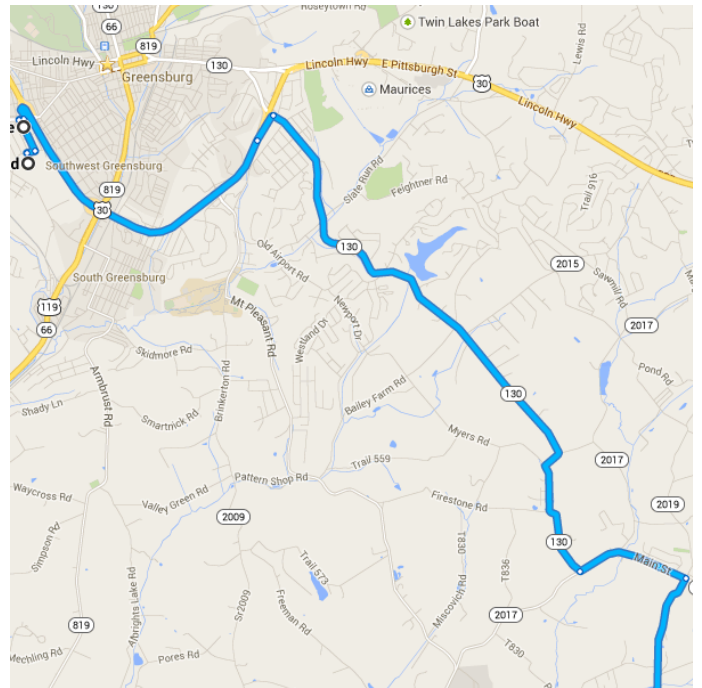

Directions from 820 Carbon Rd to 254 County Park Rd

○ 820 Carbon Rd

Greensburg, PA 15601

- ↑ 1. Head east on Carbon Rd toward John St
354 ft
- ↩ 2. Take the 2nd left onto S Lincoln Ave
Destination will be on the left
0.2 mi
0.3 mi / 54 s

○ 224 S Lincoln Ave

Greensburg, PA 15601

↑ Head northwest on S Lincoln Ave toward Wisconsin Ave

351 ft / 12 s

Take U.S. 30 E and PA-130 E to Dutch Hill Rd in Mount Pleasant

9.8 mi / 16 min

- 4. Turn right onto PA-136 E/W Newton St
200 ft
- ⤴ 5. Turn left to merge onto U.S. 30 E toward Latrobe
2.8 mi
- 6. Take the Pennsylvania 130/Humphrey Road exit toward Pleasant Unity/Pittsburg Road
0.2 mi
- 7. Turn right onto PA-130 E/Humphrey Rd
Continue to follow PA-130 E
4.9 mi
- ⤴ 8. Turn left to stay on PA-130 E
0.9 mi
- 9. Turn right onto PA-981 S
1.0 mi

Continue on Dutch Hill Rd. Take State Rte 2025 to Bernavr Rd

1.1 mi / 3 min

- ⤴ 10. Slight left onto Dutch Hill Rd
0.5 mi
- ⤴ 11. Turn left onto State Rte 2023/Hill Churches Rd
0.2 mi
- 12. Take the 1st right onto State Rte 2025/Blacksmith Rd
Continue to follow State Rte 2025
0.3 mi
- ↑ 13. Continue onto Bernavr Rd
102 ft

11.0 mi / 19 min

📍 254 County Park Rd

Mt Pleasant, PA 15666

These directions are for planning purposes only. You may find that construction projects, traffic, weather, or other events may cause conditions to differ from the map results, and you should plan your route accordingly. You must obey all signs or notices regarding your route.