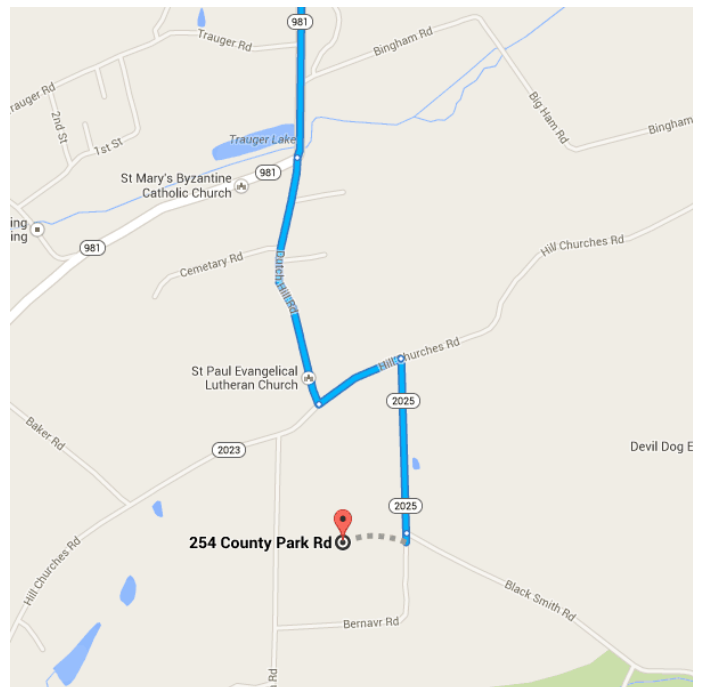

Directions from 820 Carbon Rd to 254 County Park Rd

○ 820 Carbon Rd

Greensburg, PA 15601

- ↑ 1. Head east on Carbon Rd toward John St
354 ft
- ↩ 2. Take the 2nd left onto S Lincoln Ave
Destination will be on the left
0.2 mi
0.3 mi / 54 s

○ 224 S Lincoln Ave

Greensburg, PA 15601

↑ Head northwest on S Lincoln Ave toward Wisconsin Ave

351 ft / 12 s

Take U.S. 30 E and PA-130 E to Dutch Hill Rd in Mount Pleasant

9.8 mi / 16 min

- 4. Turn right onto PA-136 E/W Newton St
200 ft
- ⤴ 5. Turn left to merge onto U.S. 30 E toward Latrobe
2.8 mi
- 6. Take the Pennsylvania 130/Humphrey Road exit toward Pleasant Unity/Pittsburg Road
0.2 mi
- 7. Turn right onto PA-130 E/Humphrey Rd
Continue to follow PA-130 E
4.9 mi
- ⤴ 8. Turn left to stay on PA-130 E
0.9 mi
- 9. Turn right onto PA-981 S
1.0 mi

Continue on Dutch Hill Rd. Take State Rte 2025 to Bernavr Rd

1.1 mi / 3 min

- ⤴ 10. Slight left onto Dutch Hill Rd
0.5 mi
- ⤴ 11. Turn left onto State Rte 2023/Hill Churches Rd
0.2 mi
- 12. Take the 1st right onto State Rte 2025/Blacksmith Rd
Continue to follow State Rte 2025
0.3 mi
- ↑ 13. Continue onto Bernavr Rd
102 ft

11.0 mi / 19 min

📍 254 County Park Rd

Mt Pleasant, PA 15666

These directions are for planning purposes only. You may find that construction projects, traffic, weather, or other events may cause conditions to differ from the map results, and you should plan your route accordingly. You must obey all signs or notices regarding your route.