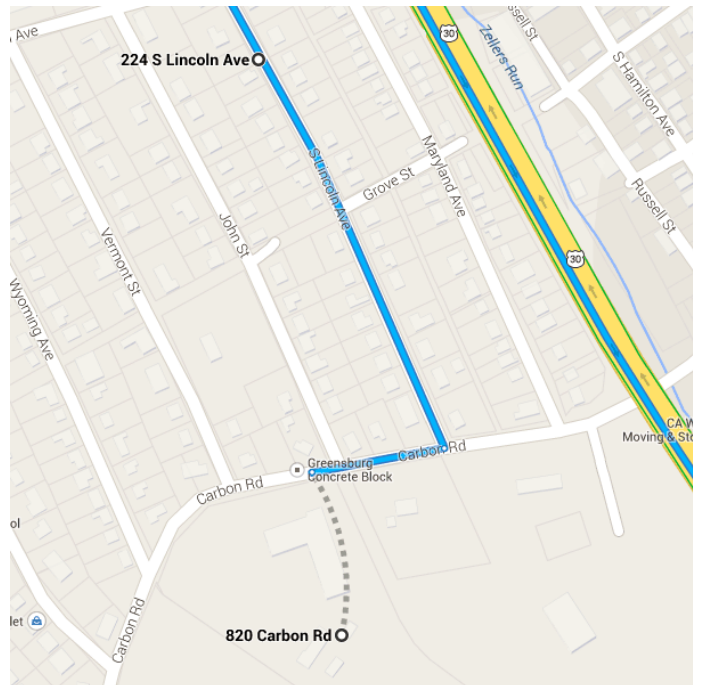

Directions from 820 Carbon Rd to 254 County Park Rd

○ 820 Carbon Rd

Greensburg, PA 15601

- ↑ 1. Head east on Carbon Rd toward John St
354 ft
- ↩ 2. Take the 2nd left onto S Lincoln Ave
Destination will be on the left
0.2 mi
0.3 mi / 54 s

○ 224 S Lincoln Ave

Greensburg, PA 15601

↑ Head northwest on S Lincoln Ave toward Wisconsin Ave

351 ft / 12 s

Take U.S. 30 E and PA-130 E to Dutch Hill Rd in Mount Pleasant

9.8 mi / 16 min

- 4. Turn right onto PA-136 E/W Newton St
200 ft
- ⤴ 5. Turn left to merge onto U.S. 30 E toward Latrobe
2.8 mi
- 6. Take the Pennsylvania 130/Humphrey Road exit toward Pleasant Unity/Pittsburg Road
0.2 mi
- 7. Turn right onto PA-130 E/Humphrey Rd
Continue to follow PA-130 E
4.9 mi
- ⤴ 8. Turn left to stay on PA-130 E
0.9 mi
- 9. Turn right onto PA-981 S
1.0 mi

Continue on Dutch Hill Rd. Take State Rte 2025 to Bernavr Rd

1.1 mi / 3 min

- ⤴ 10. Slight left onto Dutch Hill Rd
0.5 mi
- ⤴ 11. Turn left onto State Rte 2023/Hill Churches Rd
0.2 mi
- 12. Take the 1st right onto State Rte 2025/Blacksmith Rd
Continue to follow State Rte 2025
0.3 mi
- ↑ 13. Continue onto Bernavr Rd
102 ft

11.0 mi / 19 min

📍 254 County Park Rd

Mt Pleasant, PA 15666

These directions are for planning purposes only. You may find that construction projects, traffic, weather, or other events may cause conditions to differ from the map results, and you should plan your route accordingly. You must obey all signs or notices regarding your route.