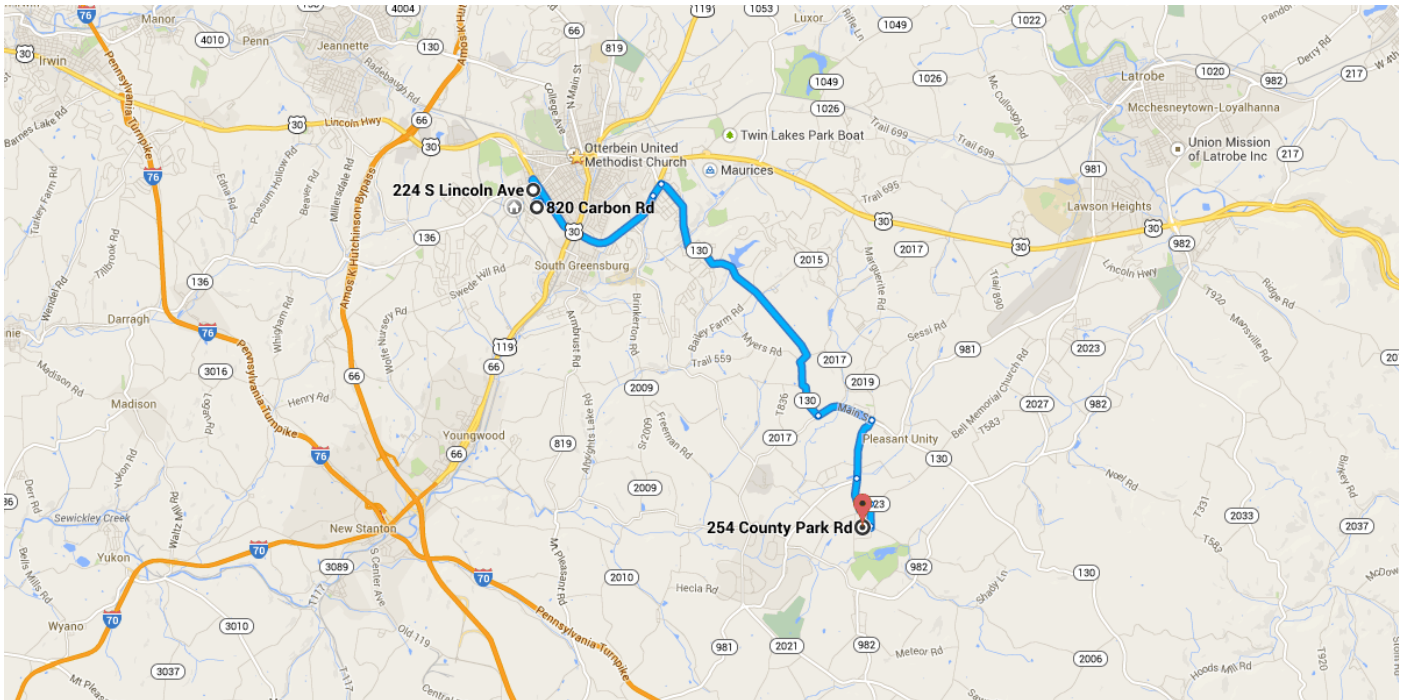

Directions from 820 Carbon Rd to 254 County Park Rd

○ 820 Carbon Rd

Greensburg, PA 15601

- ↑ 1. Head east on Carbon Rd toward John St
354 ft
- ↩ 2. Take the 2nd left onto S Lincoln Ave
Destination will be on the left
0.2 mi
0.3 mi / 54 s

○ 224 S Lincoln Ave

Greensburg, PA 15601

↑ Head northwest on S Lincoln Ave toward Wisconsin Ave

351 ft / 12 s

Take U.S. 30 E and PA-130 E to Dutch Hill Rd in Mount Pleasant

9.8 mi / 16 min

- 4. Turn right onto PA-136 E/W Newton St
200 ft
- ⤴ 5. Turn left to merge onto U.S. 30 E toward Latrobe
2.8 mi
- 6. Take the Pennsylvania 130/Humphrey Road exit toward Pleasant Unity/Pittsburg Road
0.2 mi
- 7. Turn right onto PA-130 E/Humphrey Rd
Continue to follow PA-130 E
4.9 mi
- ⤴ 8. Turn left to stay on PA-130 E
0.9 mi
- 9. Turn right onto PA-981 S
1.0 mi

Continue on Dutch Hill Rd. Take State Rte 2025 to Bernavr Rd

1.1 mi / 3 min

- ⤴ 10. Slight left onto Dutch Hill Rd
0.5 mi
- ⤴ 11. Turn left onto State Rte 2023/Hill Churches Rd
0.2 mi
- 12. Take the 1st right onto State Rte 2025/Blacksmith Rd
Continue to follow State Rte 2025
0.3 mi
- ↑ 13. Continue onto Bernavr Rd
102 ft

11.0 mi / 19 min

📍 254 County Park Rd

Mt Pleasant, PA 15666

These directions are for planning purposes only. You may find that construction projects, traffic, weather, or other events may cause conditions to differ from the map results, and you should plan your route accordingly. You must obey all signs or notices regarding your route.