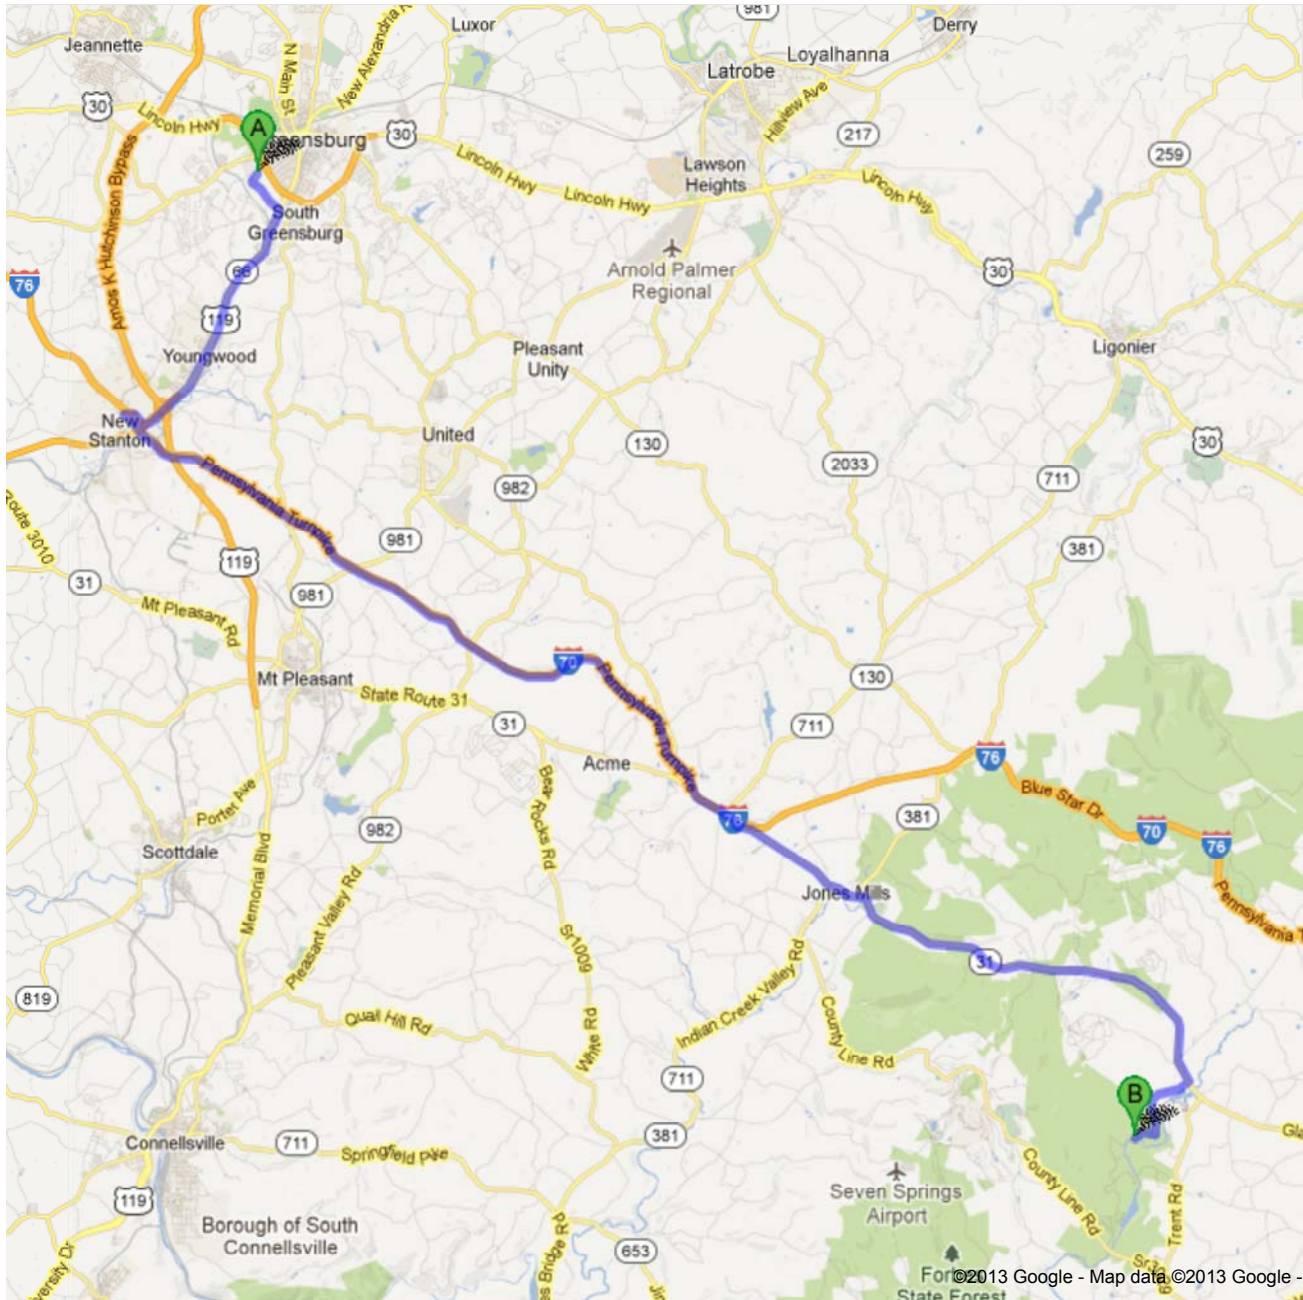

Directions to Camp Conestoga
639 Buck Run, Somerset, PA 15501
35.5 mi – about 47 mins

A 820 Carbon Rd, Greensburg, PA 15601

- | | | |
|---|--|-----------------------------|
| | 1. Head west on Carbon Rd toward Vermont St | go 0.2 mi
total 0.2 mi |
|  | 2. Take the 1st left onto Thomas School Rd
About 1 min | go 0.5 mi
total 0.7 mi |
|  | 3. Slight left onto Huff Ave
About 54 secs | go 0.3 mi
total 1.0 mi |
|  | 4. Take the 1st right onto US-119 S/S Main St
Continue to follow US-119 S
About 7 mins | go 4.9 mi
total 6.0 mi |
|  | 5. Take the exit onto I-70 E/I-76 E toward Harrisburg
Partial toll road
About 16 mins | go 15.9 mi
total 21.9 mi |
|  | 6. Take exit 91 for PA-31 toward PA-711/Ligonier
Toll road
About 50 secs | go 0.4 mi
total 22.3 mi |
|  | 7. Turn left onto PA-31 E/State Route 31 E
About 15 mins | go 11.3 mi
total 33.6 mi |
|  | 8. Turn right onto Jimtown Rd
About 3 mins | go 1.0 mi
total 34.6 mi |
| | 9. Continue onto Conestoga Camp Rd
About 1 min | go 0.5 mi
total 35.1 mi |
|  | 10. Turn right onto Buck Run
Destination will be on the left
About 1 min | go 0.4 mi
total 35.5 mi |

B **Camp Conestoga**
639 Buck Run, Somerset, PA 15501

These directions are for planning purposes only. You may find that construction projects, traffic, weather, or other events may cause conditions to differ from the map results, and you should plan your route accordingly. You must obey all signs or notices regarding your route.

Map data ©2013 Google

Directions weren't right? Please find your route on www.google.com and click "Report a problem" at the bottom left.